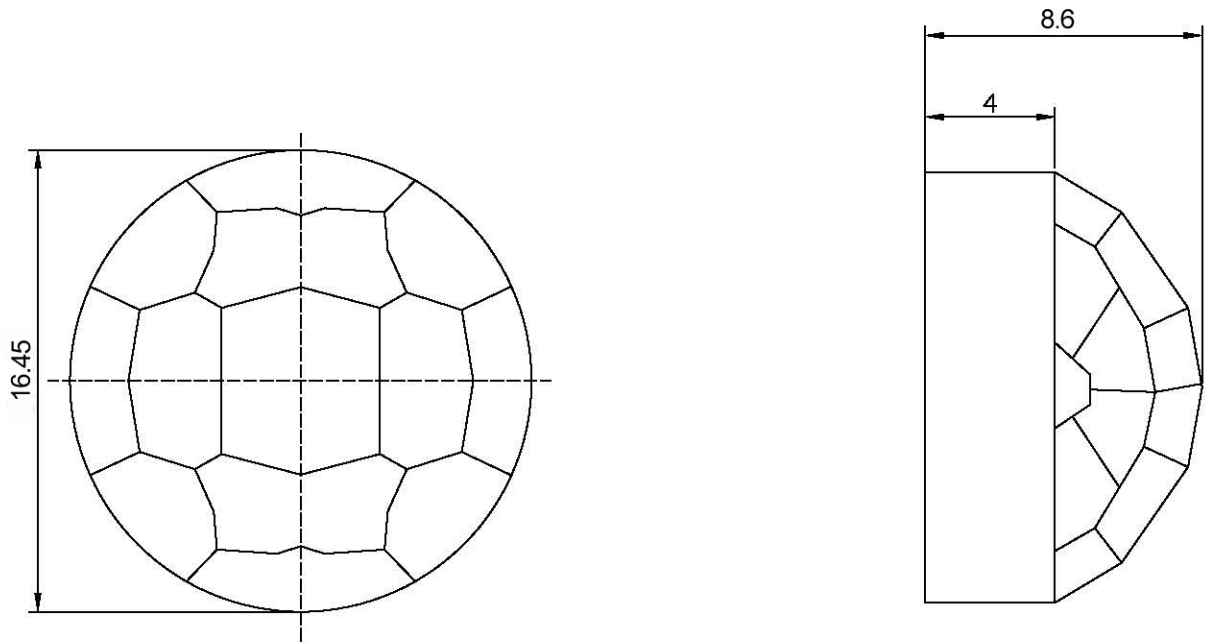

FRESNEL LENS--7709-2

DIMENSION: (Unit=m/m)

DETECTING AREA: (Unit = meter)